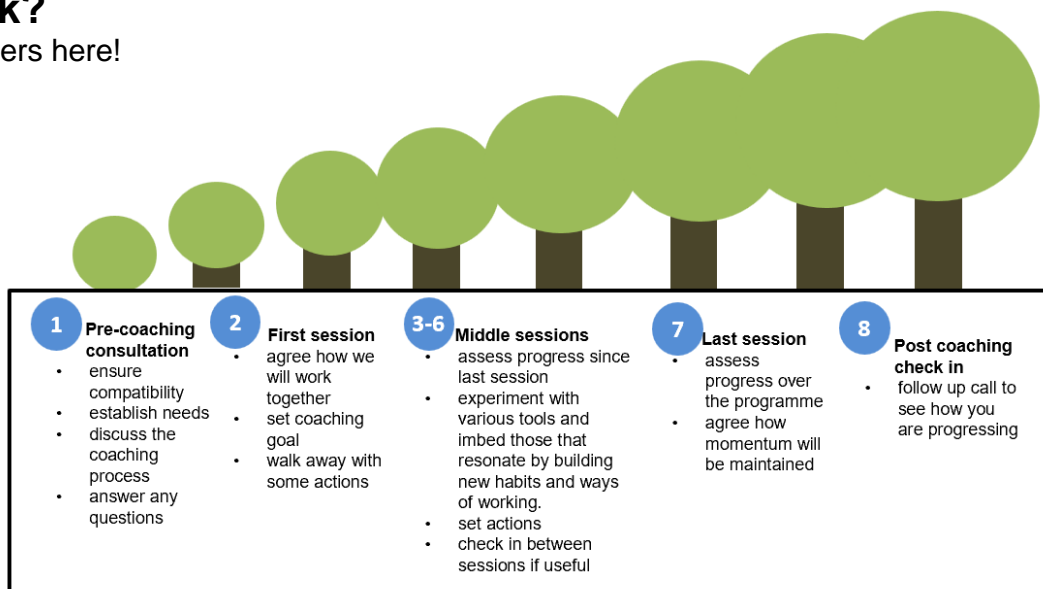

What next?

Contact me for a no obligation chat about your potential growth story

helen zink

+64 21555456

helen@growtobe.co.nz

www.growtobe.co.nz

www.linkedin.com/in/helen-zink-a257459/